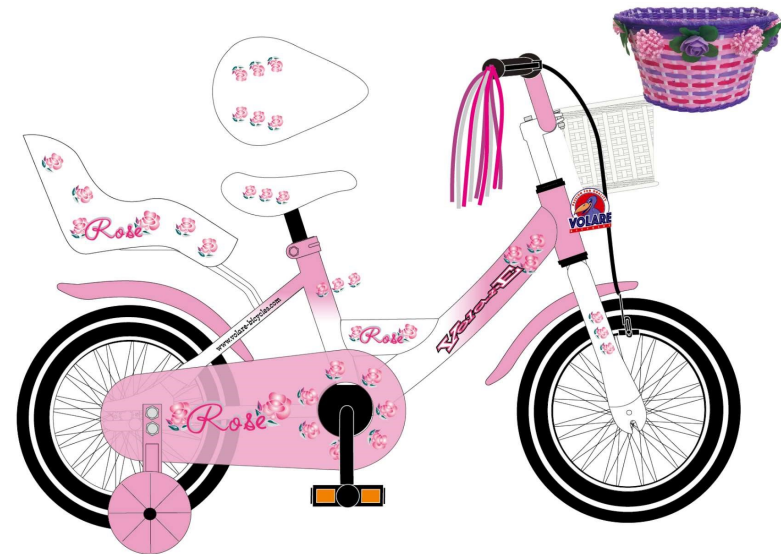

**Yipeeh Springtime 12 inch girls bicycle – 51204**

**Yipeeh Liberty Urban 12 inch girls bicycle - 61208**

**Yipeeh Cruiser Heart 12 inch girls bicycle - 61209**

**Disney Vaiana - Moana 12 inch girls bicycle – 61256-CH**

Disney  
**VAIANA**

**Volare Paisley 12 inch girls bicycle – 71201**

Ready to Ride

**Volare Rose 12 inch girls bicycle – 71233**

Ready to Ride

**Volare Rose 12 inch girls bicycle – 81203**

## Lief! Girls 12 inch girls bicycle – 61215