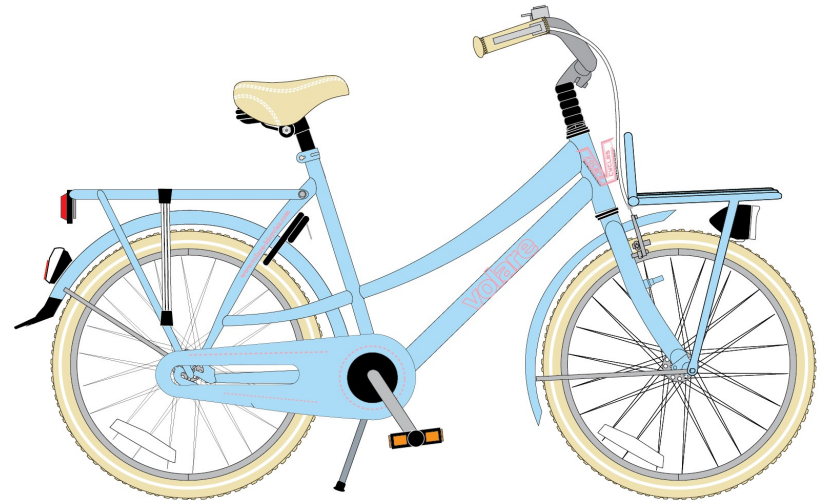

Little Diva Oma 20 inch girls bicycle - 72071

Volare Excellent 20 inch front carrier girls bicycle - 72004

LD
BY LITTLE DIVA

95%
Ready to Ride